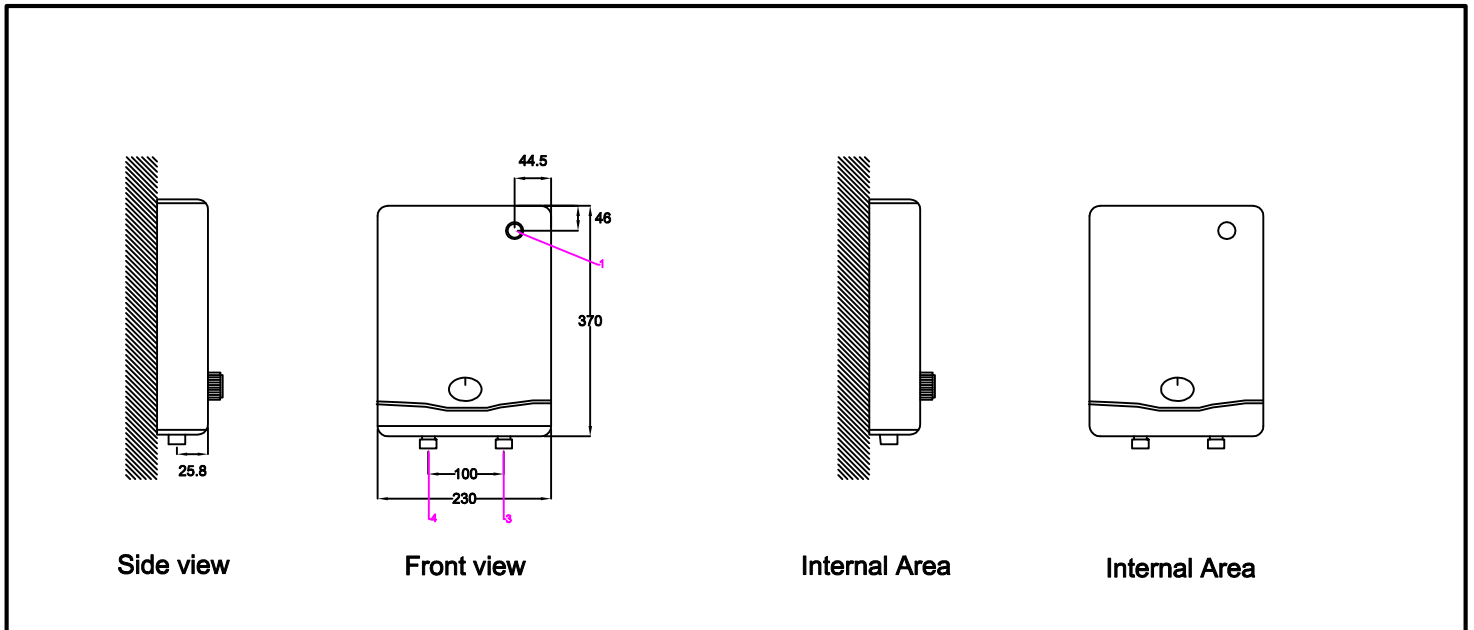

Model Electronic VED Pro

E lectronicVEDexclusiv	unit	VED pro
Rated Output	kw	8-10
Circuit breaker	A	40
Wire	sq mm	6-10

1	Entry electrical cables options 1
2	Entry electrical cables options 2
3	Cold water inlet male thread ½ inch
4	Hot water outlet male thread ½ inch