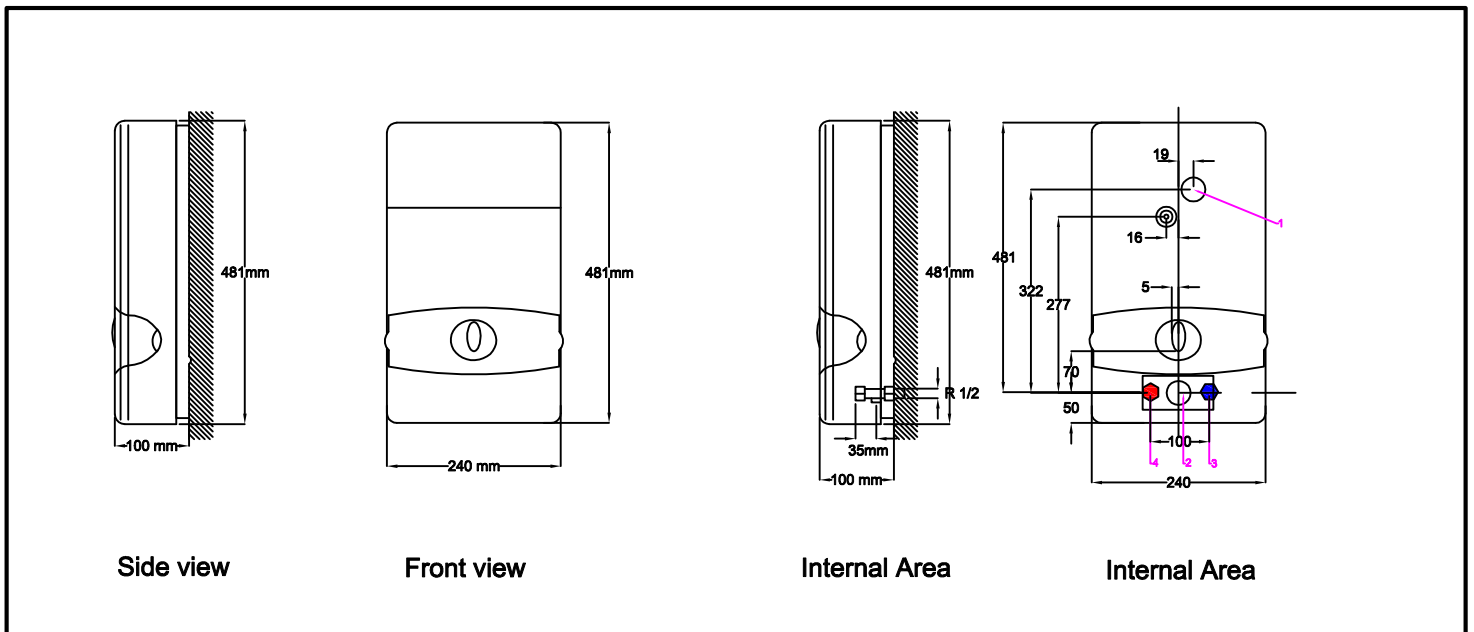

Model Electronic VED

electronicVED	unit	VED E 27	VED E 24	VED E 18
Rated Output	kw	24-27	18-24	13-18
Circuit breaker	A	40	32	32
Wire	sq mm	10	6	6

1	Entry electrical cables options 1
2	Entry electrical cables options 2
3	Cold water inlet male thread ½ inch
4	Hot water outlet male thread ½ inch